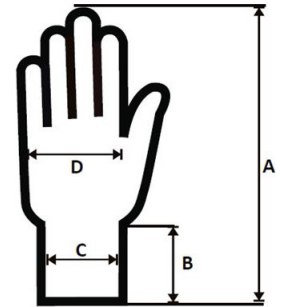

### Dimensions

Size Range	Size 6 (XS)	Size 7 (S)	Size 8 (M)	Size 9 (L)	Size 10 (XL)	Size 11 (XXL)
Total glove length (+/-10 mm)	260	260	260	260	260	260
Wrist length (mm)						
Wrist width (mm)						
Palm width (+/-3 mm)	101	107	110	112	115	118
Over lock colour	Blue	Red	Orange	White	Yellow	Black